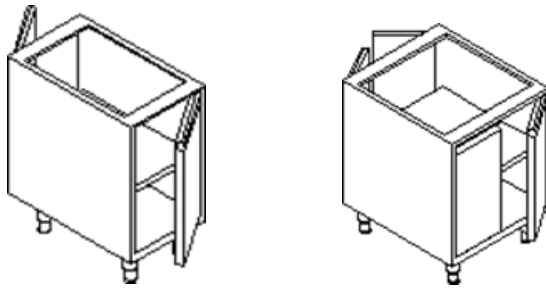

PRODUCT LIST (Please note: Certain configurations may have min or max dimensions. All cabinets unless otherwise stated 400mm min to 2000mm max length)

Open Cupboards with Middle Shelf

Cupboards with Middle Shelf & Sliding Doors (min 1000mm)

Cupboards with Middle Shelf & Hinged Door(s) (single door max 600mm, double door 700mm to 1200mm)

Open Pass Through Cupboard with Middle Shelf

Pass Through Cupboard with Hinged Door(s) & Middle Shelf (single door max 600mm, double door 700mm to 1200mm)