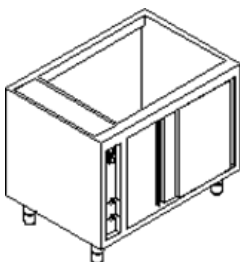

Cupboard with Gastronorm & Bakery Tray Rack & Hinged Door (600mm max)

Technical Compartment with Front Access Panel (200mm to 600mm)

Technical Compartment with Front & Rear Access Panels (200mm to 600mm)

Heated Cupboard with 1 Hinged Door – 1.2kw (550mm to 750mm)

Heated Cupboard with 2 Hinged Doors – 2.4kw (950mm to 1050mm)

Heated Cupboard with 2 Sliding Doors – 2.4kw to 3.6kw (1000mm min)

Pass Through Heated Cupboard with single Hinged doors 1.2kw (550mm to 750mm)

Pass Through Heated Cupboard with Double Hinged doors 2.4kw (950mm to 1050mm)

Pass Through Heated Cupboard with Double Sliding doors 2.4kw to 3.6kw (1000mm min)

Heated Cupboard with 1 Drawer 1.2kw (550mm to 750mm)