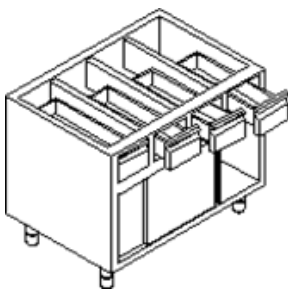

Open Cupboard with 3 Gastronorm Drawers & Middle Shelf (1300mm to 1700mm)

Open Cupboard with 4 Gastronorm Drawers & Middle Shelf (1800mm to 2000mm)

Open Cupboard with Flour Drawer & Middle Shelf (750mm to 1050mm)

Cupboard with Hinged Door and 1 Upper drawer (600mm max)

Cupboard with Hinged Doors and 2 Upper drawers (700mm to 1200mm)

Cupboard with Sliding Doors and 2 Upper drawers (1000mm to 1200mm)

Cupboard with Sliding Doors and 3 Upper drawers (1300mm to 1700mm)

Cupboard with Sliding Doors and 4 Upper drawers (1800mm to 2000mm)

Open Cupboard with Control Panel (1600mm max)

Cupboard with Hinged Door and Control Panel (600mm max)

Cupboard with 2 Hinged Doors and Control Panel (700mm to 1200mm)