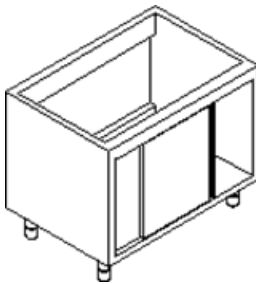

Cupboard with Sliding Doors and 4 Upper drawers (1800mm to 2000mm)

Open Cupboard with Control Panel (1600mm max)

Cupboard with Hinged Door and Control Panel (600mm max)

Cupboard with 2 Hinged Doors and Control Panel (700mm to 1200mm)

Pass Through Open Cupboard with Control Panel (1600mm max)

Pass Through Cupboard with Hinged Door & Control Panel (600mm max)

Pass Through Cupboard with 2 Hinged Doors & Control Panel (700mm to 1200mm)

Under Sink Open Cupboard

Under Sink Cupboard with 1 Hinged Door (600mm max)

Under Sink Cupboard with 2 Hinged Doors (700mm to 1300mm)

Under Sink Cupboard with 2 Sliding Doors (1000mm min)

Cupboard with Gastronorm & Bakery Tray Rack (600mm max)