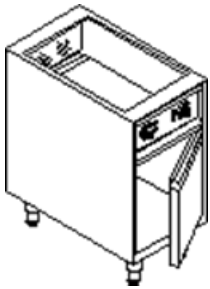

Cupboard with Sliding Doors and 4 Upper drawers (1800mm to 2000mm)

Open Cupboard with Control Panel (1600mm max)

Cupboard with Hinged Door and Control Panel (600mm max)

Cupboard with 2 Hinged Doors and Control Panel (700mm to 1200mm)

Pass Through Open Cupboard with Control Panel (1600mm max)

Pass Through Cupboard with Hinged Door & Control Panel (600mm max)

Pass Through Cupboard with 2 Hinged Doors & Control Panel (700mm to 1200mm)

Under Sink Open Cupboard

Under Sink Cupboard with 1 Hinged Door (600mm max)

Under Sink Cupboard with 2 Hinged Doors (700mm to 1300mm)

Under Sink Cupboard with 2 Sliding Doors (1000mm min)

Cupboard with Gastronorm & Bakery Tray Rack (600mm max)