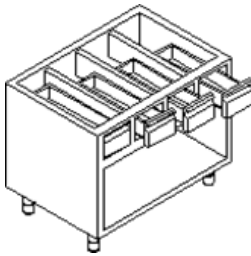

Cupboards with 1 Drawer for bottle storage (200mm fixed)

Cupboard with Hopper (max 600mm)

Cupboard with Hopper & Top Drawer (max 600mm)

Open Cupboard with Gastronorm Drawer & Middle Shelf (max 600mm)

Open Cupboard with 2 Gastronorm Drawers & Middle Shelf (700mm to 1200mm)

Open Cupboard with 3 Gastronorm Drawers & Middle Shelf (1300mm to 1700mm)

Open Cupboard with 4 Gastronorm Drawers & Middle Shelf (1800mm to 2000mm)

Open Cupboard with Flour Drawer & Middle Shelf (750mm to 1050mm)

Cupboard with Hinged Door and 1 Upper drawer (600mm max)

Cupboard with Hinged Doors and 2 Upper drawers (700mm to 1200mm)

Cupboard with Sliding Doors and 2 Upper drawers (1000mm to 1200mm)

Cupboard with Sliding Doors and 3 Upper drawers (1300mm to 1700mm)