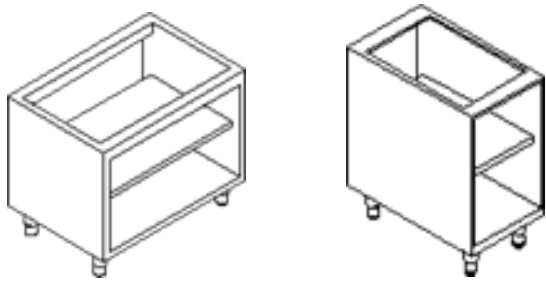

PRODUCT LIST (Please note: Certain configurations may have min or max dimensions. All cabinets unless otherwise stated 400mm min to 2000mm max length)

Open Cupboards with Middle Shelf

Cupboards with Middle Shelf & Sliding Doors (min 1000mm)

Cupboards with Middle Shelf & Hinged Door(s) (single door max 600mm, double door 700mm to 1200mm)

Open Pass Through Cupboard with Middle Shelf

Pass Through Cupboard with Hinged Door(s) & Middle Shelf (single door max 600mm, double door 700mm to 1200mm)