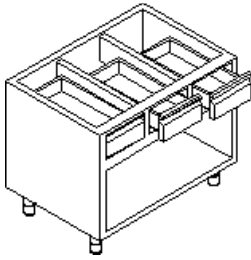

Cupboards with 1 Drawer for bottle storage (200mm fixed)

Cupboard with Hopper (max 600mm)

Cupboard with Hopper & Top Drawer (max 600mm)

Open Cupboard with Gastronorm Drawer & Middle Shelf (max 600mm)

Open Cupboard with 2 Gastronorm Drawers & Middle Shelf (700mm to 1200mm)

Open Cupboard with 3 Gastronorm Drawers & Middle Shelf (1300mm to 1700mm)

Open Cupboard with 4 Gastronorm Drawers & Middle Shelf (1800mm to 2000mm)

Open Cupboard with Flour Drawer & Middle Shelf (750mm to 1050mm)

Cupboard with Hinged Door and 1 Upper drawer (600mm max)

Cupboard with Hinged Doors and 2 Upper drawers (700mm to 1200mm)

Cupboard with Sliding Doors and 2 Upper drawers (1000mm to 1200mm)

Cupboard with Sliding Doors and 3 Upper drawers (1300mm to 1700mm)