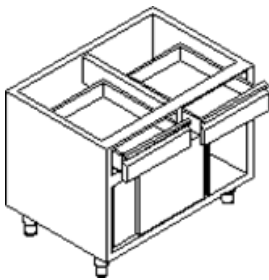

Cupboards with 1 Drawer for bottle storage (200mm fixed)

Cupboard with Hopper (max 600mm)

Cupboard with Hopper & Top Drawer (max 600mm)

Open Cupboard with Gastronorm Drawer & Middle Shelf (max 600mm)

Open Cupboard with 2 Gastronorm Drawers & Middle Shelf (700mm to 1200mm)

Open Cupboard with 3 Gastronorm Drawers & Middle Shelf (1300mm to 1700mm)

Open Cupboard with 4 Gastronorm Drawers & Middle Shelf (1800mm to 2000mm)

Open Cupboard with Flour Drawer & Middle Shelf (750mm to 1050mm)

Cupboard with Hinged Door and 1 Upper drawer (600mm max)

Cupboard with Hinged Doors and 2 Upper drawers (700mm to 1200mm)

Cupboard with Sliding Doors and 2 Upper drawers (1000mm to 1200mm)

Cupboard with Sliding Doors and 3 Upper drawers (1300mm to 1700mm)

Cupboard with Sliding Doors and 4 Upper drawers (1800mm to 2000mm)

Open Cupboard with Control Panel (1600mm max)

Cupboard with Hinged Door and Control Panel (600mm max)

Cupboard with 2 Hinged Doors and Control Panel (700mm to 1200mm)