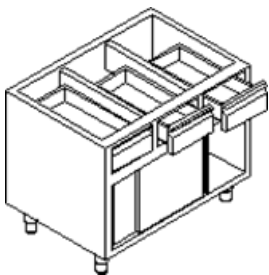

Open Cupboard with 3 Gastronorm Drawers & Middle Shelf (1300mm to 1700mm)

Open Cupboard with 4 Gastronorm Drawers & Middle Shelf (1800mm to 2000mm)

Open Cupboard with Flour Drawer & Middle Shelf (750mm to 1050mm)

Cupboard with Hinged Door and 1 Upper drawer (600mm max)

Cupboard with Hinged Doors and 2 Upper drawers (700mm to 1200mm)

Cupboard with Sliding Doors and 2 Upper drawers (1000mm to 1200mm)

Cupboard with Sliding Doors and 3 Upper drawers (1300mm to 1700mm)

Cupboard with Sliding Doors and 4 Upper drawers (1800mm to 2000mm)

Open Cupboard with Control Panel (1600mm max)

Cupboard with Hinged Door and Control Panel (600mm max)

Cupboard with 2 Hinged Doors and Control Panel (700mm to 1200mm)

Pass Through Open Cupboard with Control Panel (1600mm max)

Pass Through Cupboard with Hinged Door & Control Panel (600mm max)

Pass Through Cupboard with 2 Hinged Doors & Control Panel (700mm to 1200mm)

Under Sink Open Cupboard