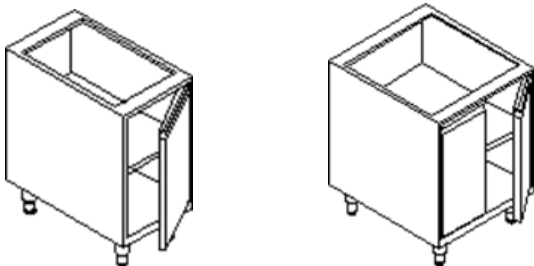

PRODUCT LIST (Please note: Certain configurations may have min or max dimensions. All cabinets unless otherwise stated 400mm min to 2000mm max length)

Open Cupboards with Middle Shelf

Cupboards with Middle Shelf & Sliding Doors (min 1000mm)

Cupboards with Middle Shelf & Hinged Door(s) (single door max 600mm, double door 700mm to 1200mm)

Open Pass Through Cupboard with Middle Shelf

Pass Through Cupboard with Hinged Door(s) & Middle Shelf (single door max 600mm, double door 700mm to 1200mm)