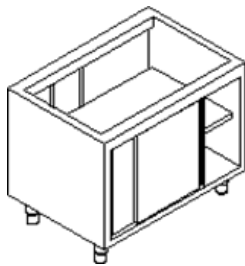

PRODUCT LIST (Please note: Certain configurations may have min or max dimensions. All cabinets unless otherwise stated 400mm min to 2000mm max length)

Open Cupboards with Middle Shelf

Cupboards with Middle Shelf & Sliding Doors (min 1000mm)

Cupboards with Middle Shelf & Hinged Door(s) (single door max 600mm, double door 700mm to 1200mm)

Open Pass Through Cupboard with Middle Shelf

Pass Through Cupboard with Hinged Door(s) & Middle Shelf (single door max 600mm, double door 700mm to 1200mm)

Pass Through Cupboard with Sliding Door(s) & Middle Shelf (min 1000mm)

Cupboards with 1 Drawer (max 600mm)

Cupboards with 2 Drawers (max 600mm)

Cupboards with 3 Drawers (max 600mm)

Cupboards with 4 Drawers (max 600mm)

Cupboards with 1 Drawer for bottle storage (200mm fixed)

Cupboard with Hopper (max 600mm)

Cupboard with Hopper & Top Drawer (max 600mm)

Open Cupboard with Gastronorm Drawer & Middle Shelf (max 600mm)

Open Cupboard with 2 Gastronorm Drawers & Middle Shelf (700mm to 1200mm)